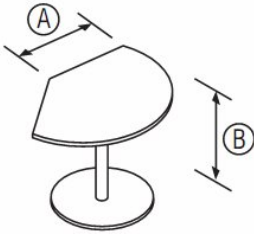

120degree conference

8