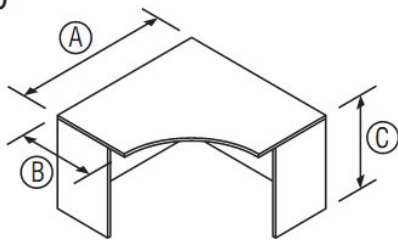

Standard return

1

(A)		(B)	(C)
600	2100	450	720
900		600	
1200		720	
1500		900	
1800			

Splayed return

2

(A)		(B)	(C)
900	2400	450	720
1200		600	
1500		720	
1800		900	
2100			

Wing return

3

(A)		(B)	(C)
900	2400	450	720
1200		600	
1500		720	
1800		900	
2100			

Fixed corner unit

4

(A)		(B)	(C)
900		600	720
1050		720	
1200		900	

Fixed curved corner unit

5

(A)		(B)	(C)
900		600	720
1200		720	
		900	

Adjustable keyboard corner unit

6

(A)		(B)	(C)
900		600	720
1000		720	
1200		900	

desk modules

Teardrop

7

(A)

DIA 900
DIA 1000
DIA 1050
DOA 1200