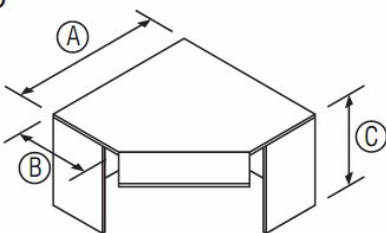

Standard return

1

(A)		(B)	(C)
600	2100	450	720
900		600	
1200		720	
1500		900	
1800			

Splayed return

2

(A)		(B)	(C)
900	2400	450	720
1200		600	
1500		720	
1800		900	
2100			

Wing return

3

(A)		(B)	(C)
900	2400	450	720
1200		600	
1500		720	
1800		900	
2100			

Fixed corner unit

4

(A)		(B)	(C)
900		600	720
1050		720	
1200		900	

Fixed curved corner unit

5

(A)		(B)	(C)
900		600	720
1200		720	
		900	

Adjustable keyboard corner unit

6

(A)		(B)	(C)
900		600	720
1000		720	
1200		900	

desk modules

Teardrop

7

(A)

DIA 900
DIA 1000
DIA 1050
DOA 1200