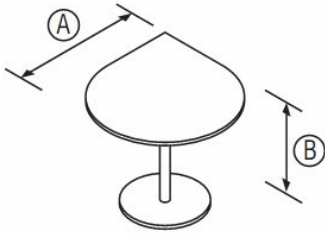

(A)		(B)	(C)
900	2400	450	720
1200		600	
1500		720	
1800		900	
2100			

Fixed corner unit

4

(A)		(B)	(C)
900		600	720
1050		720	
1200		900	

Fixed curved corner unit

5

(A)		(B)	(C)
900		600	720
1200		720	
		900	

Adjustable keyboard corner unit

6

(A)		(B)	(C)
900		600	720
1000		720	
1200		900	

desk modules

Teardrop

7

(A)

DIA 900
DIA 1000
DIA 1050
DOA 1200

Half-round return

9

(A)

1200
1500
1800

(B)

720

Splay conference – flat sided

10