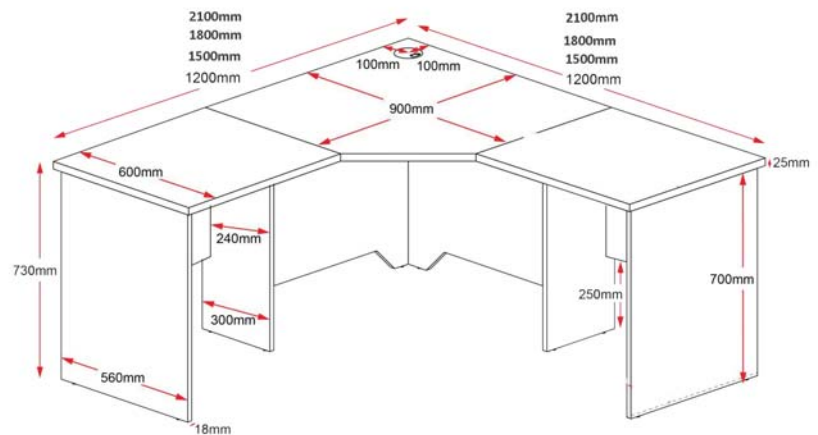

PRODUCT DESCRIPTION

Three Piece Corner Desk - Workstation

EO Rated 25mm thick melamine top with 80mm cable access hole in top

EO Rated 18mm thick melamine slab base

5 Year Warranty

DIMENSIONS

Worktop Height 730mm

Worktop Sizes

- 1200 x 1200 x 600mm
- 1200 x 1500 x 600mm
- 1200 x 1800 x 600mm
- 1200 x 2100 x 600mm
- 1500 x 1500 x 600mm
- 1500 x 1800 x 600mm
- 1500 x 2100 x 600mm
- 1800 x 1800 x 600mm
- 1800 x 2100 x 600mm
- 2100 x 2100 x 600mm