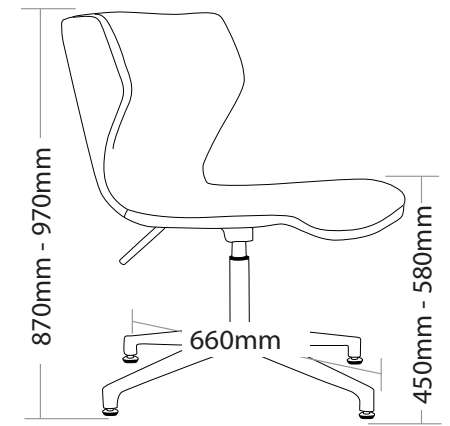

### FEATURES

- » Adjustable seat height with 4 star base
- » Optional 660mm aluminium 4 star base
- » Optional chrome sled base
- » Optional chrome 4 legs frame
- » High density foam
- » Plywood shell
- » Available in local fabrics
- » Optional frame or base colour (please allow 5 more days)
- » Suitable for indoor use only
- » 3 year warranty
- » Weight limit is 130kg

### INDOOR USE ONLY

✘ Do not use as a step ladder

YARD-4L

YARD-SB

YARD-AB

# YARD BREAKOUT SEATING

YARD-4L

YARD-SB

YARD-AB