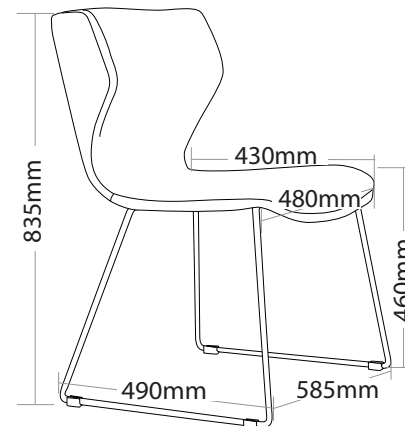

### FEATURES

- » Adjustable seat height with 4 star base
- » Optional 660mm aluminium 4 star base
- » Optional chrome sled base
- » Optional chrome 4 legs frame
- » High density foam
- » Plywood shell
- » Available in local fabrics
- » Optional frame or base colour (please allow 5 more days)
- » Suitable for indoor use only
- » 3 year warranty
- » Weight limit is 130kg

### INDOOR USE ONLY

✘ Do not use as a step ladder

YARD-4L

YARD-SB

YARD-AB

# YARD BREAKOUT SEATING

YARD-4L

YARD-SB

YARD-AB