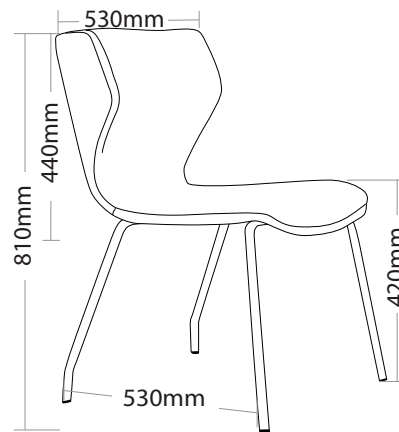

INDOOR USE ONLY

✘ Do not use as a step ladder

YARD-4L