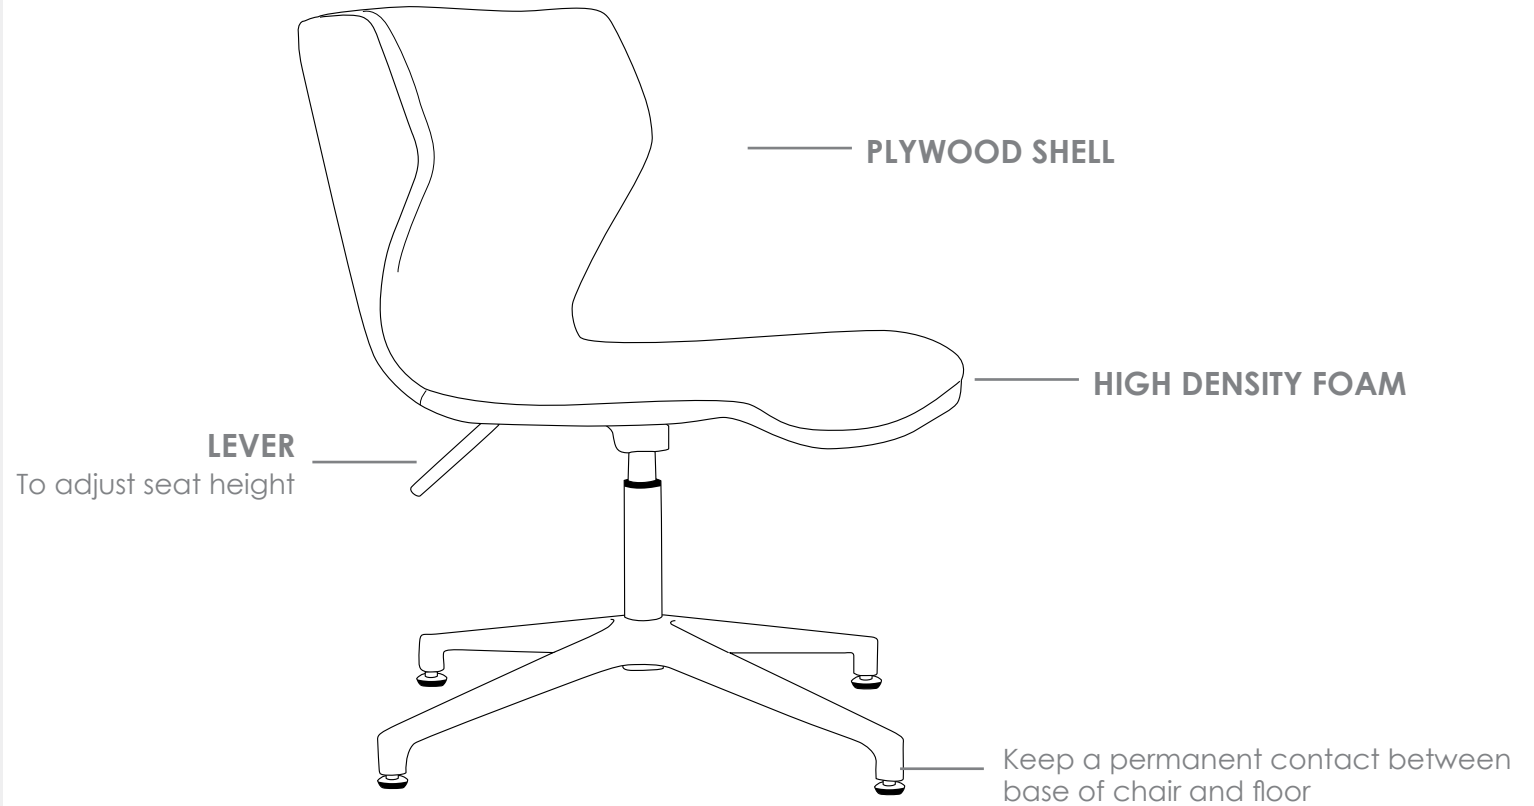

INDOOR USE ONLY

✘ Do not use as a step ladder

YARD-4L